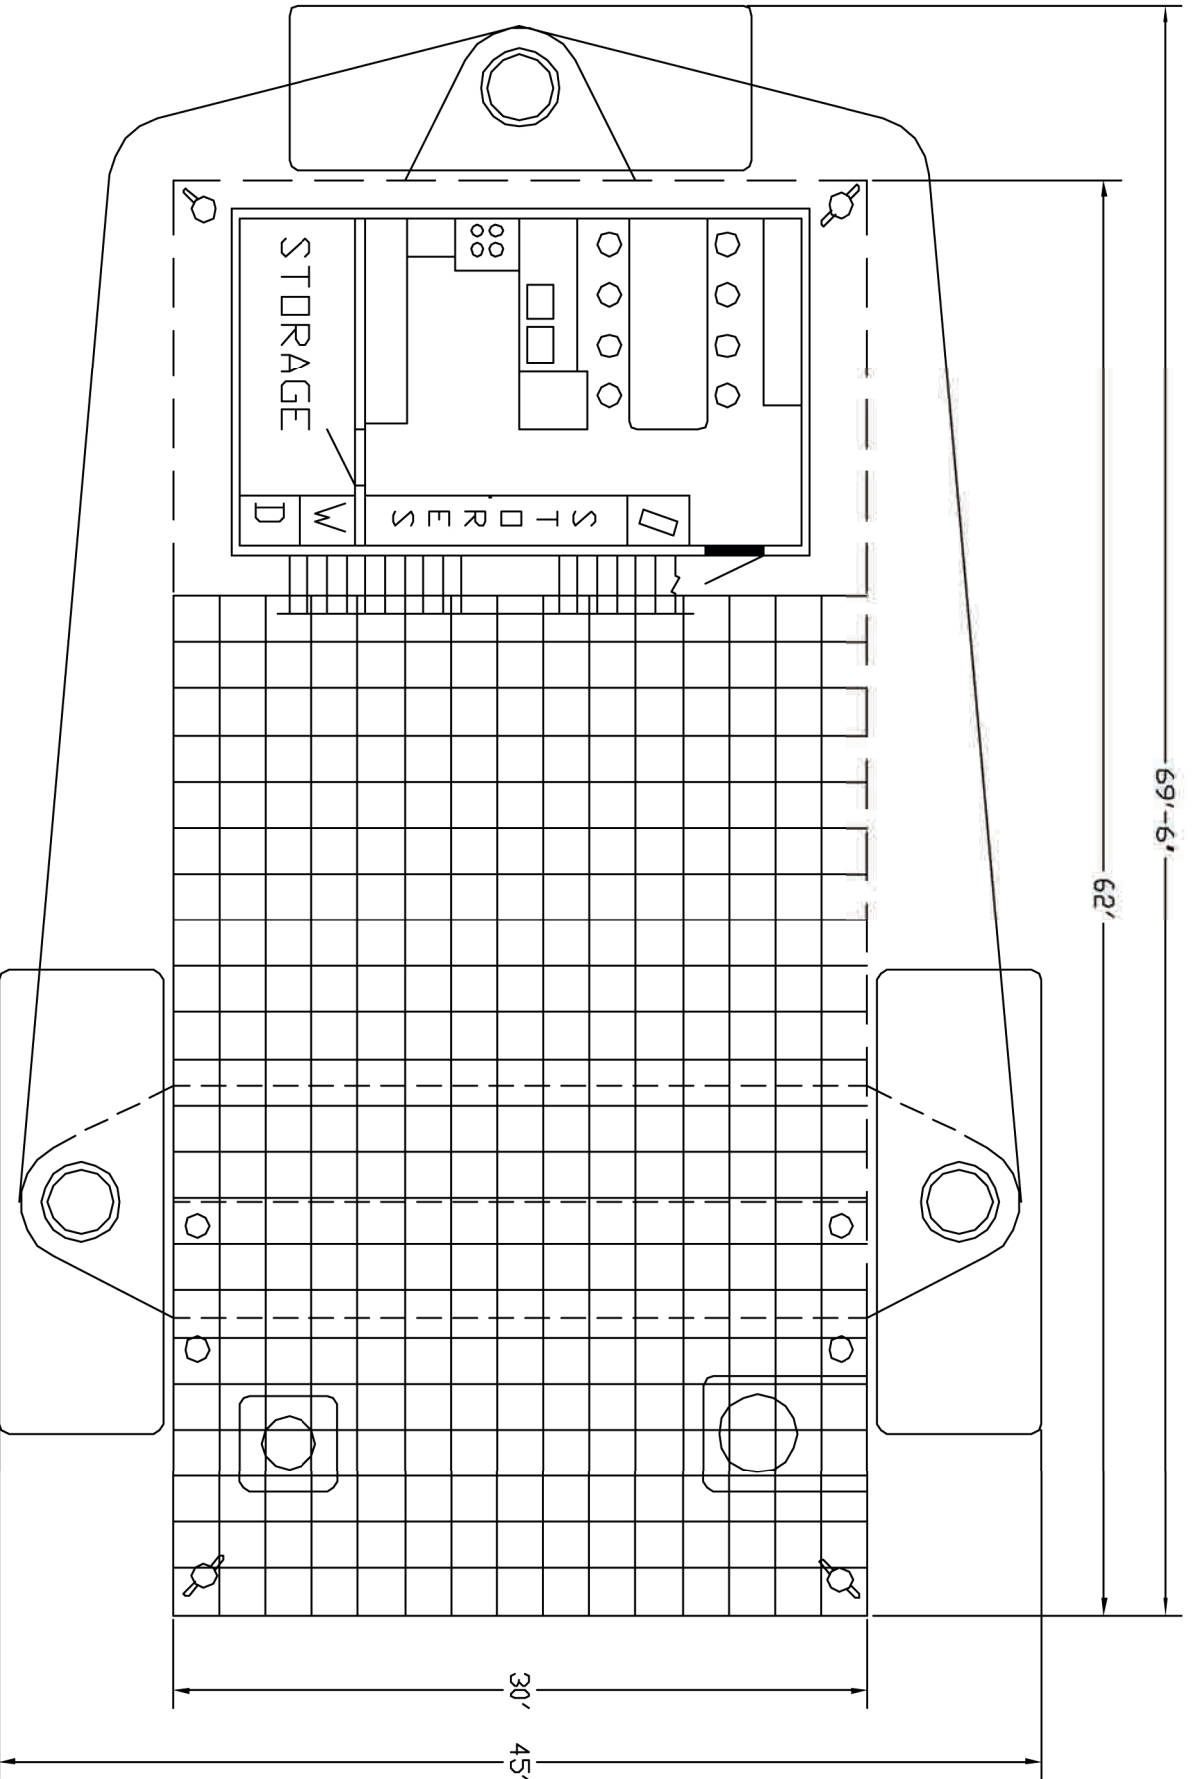

OUTBOARD PROFILE

DECK ARRANGEMENT
GRID 2' X 2'